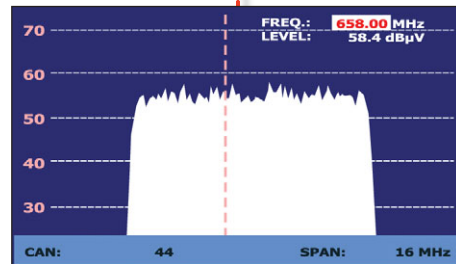

Spectrum analyser