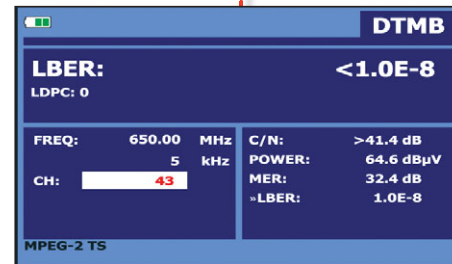

### TS-ASI (Input / Output)

**TS-ASI** connectivity makes it easy to monitor and analyse transport streams coming from other equipment or to transfer the received transport stream to other equipment

## Encrypted Services

Decode and visualise encrypted channels through the CAM interface

HDTV decoder and information

Spectrum analyser

Measurement screen

Constellation diagram

 PROMAX

**DVB**  
Digital Video  
Broadcasting

**HD**

**MPEG-4**  
HDTV

**ASI-TS**  
IN&OUT

**LINK**  
MARGIN

**HD**

1 	2 	3 	4 	5 	
6 	7 <b>ABC</b>	8 <b>DEF</b>	9 <b>GHI</b>	0 <b>JKL</b>	
	<b>DiSEqC</b>				
<b>MNO</b>	<b>PQRS</b>	<b>TUV</b>	<b>WXYZ</b>	<b>+*-</b>	