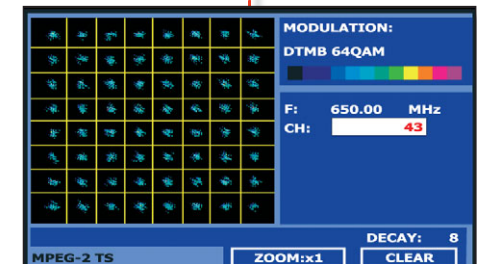

### TS-ASI (Input / Output)

**TS-ASI** connectivity makes it easy to monitor and analyse transport streams coming from other equipment or to transfer the received transport stream to other equipment

## Encrypted Services

Decode and visualise encrypted channels through the CAM interface

HDTV decoder and information

Spectrum analyser

Measurement screen

Constellation diagram

 PROMAX

**DVB**  
Digital Video  
Broadcasting

**HD**

**MPEG-4**  
HDTV

**ASI-TS**  
IN&OUT

**LINK**  
MARGIN

**HD**

1 	2 	3 	4 	5 	
6 	7 <b>ABC</b>	8 <b>DEF</b>	9 <b>GHI</b>	0 <b>JKL</b>	
	<b>DiSEqC</b>				
<b>MNO</b>	<b>PQRS</b>	<b>TUV</b>	<b>WXYZ</b>	<b>+*-</b>	